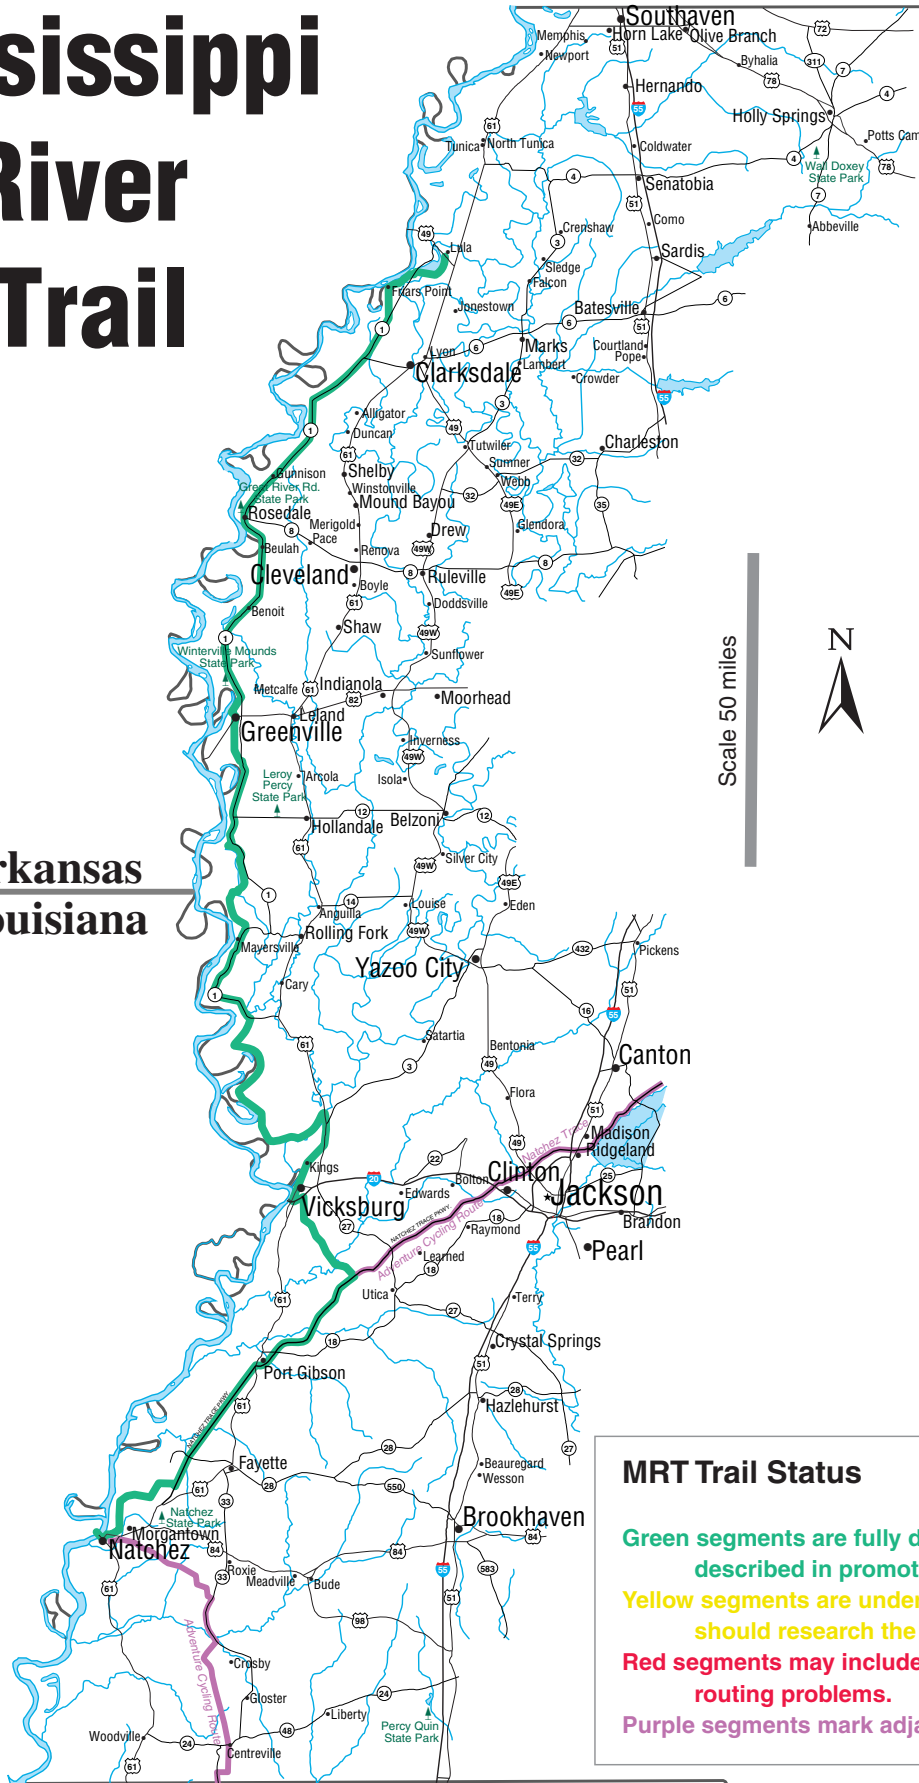

Mississippi River Trail

Tennessee

M
I
S
S
I
S
S
I
P
P
I

Arkansas
Louisiana

Vicksburg

Natchez

Louisiana

MRT Trail Status

- Green segments are fully designated, signed and described in promotional material.**
- Yellow segments are under development. Riders should research the route before they ride.**
- Red segments may include dangerous areas and routing problems.**
- Purple segments mark adjacent trails.**